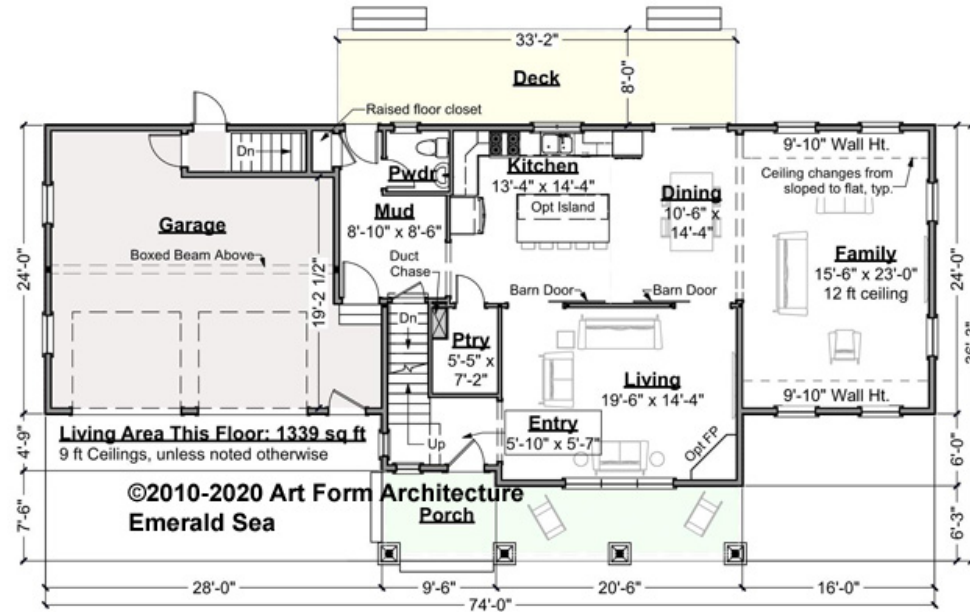

Width 74.00 FT

Depth 36.25 FT

Height 29.16 FT

LIVING AREA		BEDROOMS		BATHROOMS	
	2759 FT		5		2.5
Main	2759 FT	Main	3	Main	2.5
Future	0 FT	Future	2	Future	0
2 nd Unit	0 FT	2 nd Unit	0	2 nd Unit	0

EMERALD SEA CLASSIC WITH WING - 1ST FLOOR 320.127.v14 SL

The optional future bedroom would be the family room. A decent master suite fits in the same space.

Some features shown are optional. Your Purchase & Sale Agreement governs, whether items are labeled "optional" in this document or not.