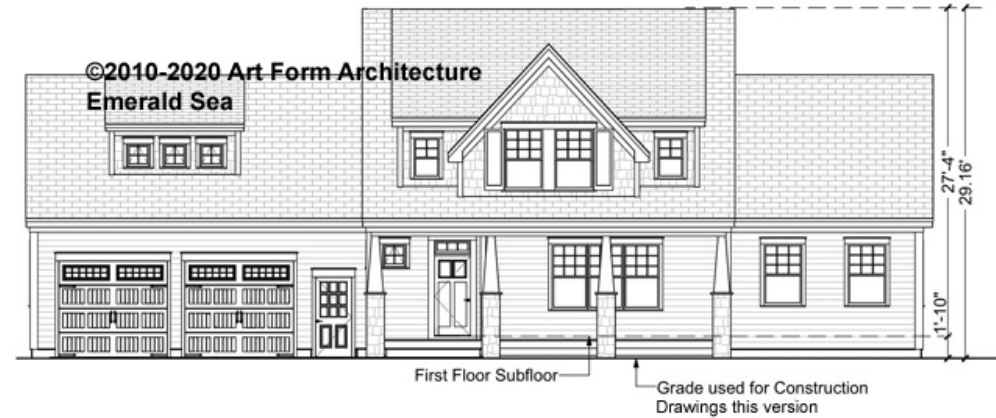

Art Form Architecture, LLC

EMERALD SEA CLASSIC WITH WING - FRONT ELEVATION

320.127.v14 SL

Some features shown are optional. Your Purchase & Sale Agreement governs, whether items are labeled "optional" in this document or not.