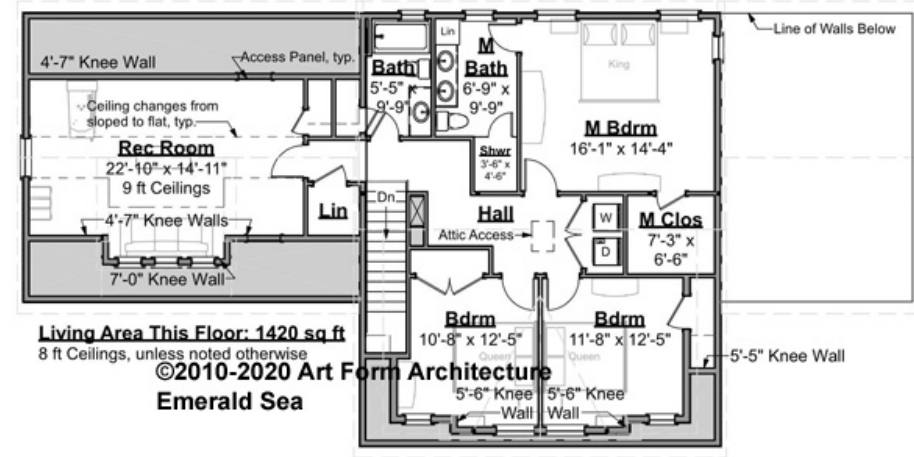

The optional future bedroom would be the family room. A decent master suite fits in the same space.

Some features shown are optional. Your Purchase & Sale Agreement governs, whether items are labeled "optional" in this document or not.

CRS 320.127.v14 SL Emerald Sea Classic w Wings

CLG HT SHOWN 9'-0" CLG HT POSSIBLE 8'-0"

* Major Change Fee, see website plan page for cost

F1 LIVING AREA	1339 ^{FT}	F1 BEDROOMS	1	F1 BATHROOMS	0.5
Main	1339.00 ^{FT}	Main	0.00	Main	0.50
Future	0.00 ^{FT}	Future	1.00	Future	0.00
2 nd Unit	0.00 ^{FT}	2 nd Unit	0.00	2 nd Unit	0.00

EMERALD SEA CLASSIC WITH WING - 2ND FLOOR 320.127.v14 SL

Some features shown are optional. Your Purchase & Sale Agreement governs, whether items are labeled "optional" in this document or not.

CRS 320.127.v14 SL Emerald Sea Classic w Wings

CLG HT SHOWN 8'-0" CLG HT POSSIBLE 9'-0"

* Major Change Fee, see website plan page for cost

F1 LIVING AREA	1420 ^{FT}	F1 BEDROOMS	4	F1 BATHROOMS	2
Main	1420.00 ^{FT}	Main	3.00	Main	2.00
Future	0.00 ^{FT}	Future	1.00	Future	0.00
2 nd Unit	0.00 ^{FT}	2 nd Unit	0.00	2 nd Unit	0.00